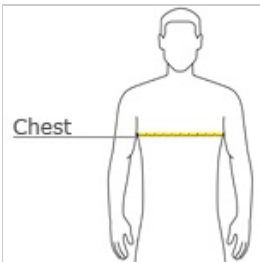

Due to the nature of 50/50 cotton/polyester fabrics, special care must be taken throughout the printing process.

front

back

HOW TO MEASURE

CHEST

With arms down at sides, measure around the upper body, under arms and over the fullest part of the chest.

SIZE CHART

	S	M	L	XL	2XL	3XL	4XL
Chest	35-37	38-40	41-43	44-46	47-49	50-53	54-57

COLOR INFORMATION

Jet Black