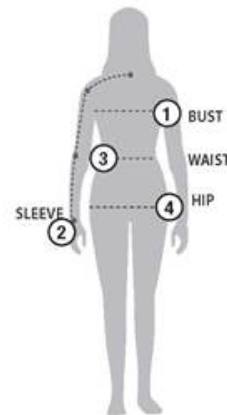

WOMEN'S SIZING

KSB-1 | MEN'S ORBITER SOFTSHELL

MEN'S SIZING CHART – YOUR BODY MEASUREMENTS

SIZE	XS	S	M	L	XL	2XL	3XL	4XL	5XL
Chest ①	N/A	35"-38" [89-96.5cm]	38"-41" [96.5-104cm]	41"-44" [104-112cm]	44"-47" [112-119cm]	47"-50" [119-127cm]	50"-53" [127-134.5cm]	53"-56" [134.5-142cm]	56"-59" [142-150cm]
Sleeve Length ②	N/A	33"-34" [84-86.5cm]	34"-35" [86.5-89cm]	35"-36" [89-91.5cm]	36"-37" [91.5-94cm]	37"-38" [94-96.5cm]	38"-38.5" [96.5-97.75cm]	38.5"-39" [97.75cm-99cm]	39"-39.5" [99-100.25cm]
Waist ③	N/A	29"-32" [73.5-81cm]	32"-35" [81-89cm]	35"-38" [89-96.5cm]	38"-41" [96.5-104cm]	41"-44" [104-112cm]	44"-47" [112-119cm]	47"-50" [119-127cm]	50"-53" [127-134.5cm]
Hip ④	N/A	34"-37" [86-94cm]	37"-40" [94-101.5cm]	40"-43" [101.5-109cm]	43"-46" [109-117cm]	46"-49" [117-124.5cm]	49"-52" [124.5-132cm]	52"-55" [132-140cm]	55"-58" [140-147cm]

KSB-1W | WOMEN'S ORBITER SOFTSHELL

WOMEN'S SIZING CHART – YOUR BODY MEASUREMENTS

SIZE	XS	S	M	L	XL	2XL
Bust ①	29"-32" [73.5-81cm]	32"-35" [81-89cm]	35"-38" [89-96.5cm]	38"-41" [96.5-104cm]	41"-44" [104-112cm]	44"-47" [112-119cm]
Sleeve Length ②	30"-31" [76-79cm]	31"-32" [79-81.5cm]	32"-33" [81.5-84cm]	33"-33.5" [84-85cm]	33.5"-34" [85-86.5cm]	34"-34.5" [86.5-87.75cm]
Waist ③	22"-25" [56-63.5cm]	25"-28" [63.5-71cm]	28"-31" [71-79cm]	31"-34" [79-86cm]	34"-37" [86-94cm]	37"-40" [94-101.5cm]
Hip ④	31.5"-34.5" [80-87.5cm]	34.5"-37.5" [87.5-95cm]	37.5"-40.5" [95-103cm]	40.5"-43.5" [103-110.5cm]	43.5"-46.5" [110.5-118cm]	46.5"-49.5" [118-126cm]

KSB-1Y | YOUTH'S ORBITER SOFTSHELL

YOUTH'S SIZING CHART – YOUR BODY MEASUREMENTS

SIZE	XS	S	M	L	XL
Age	5 – 6	7 – 8	9 – 10	11 – 12	13 – 14
Chest ①	23"-25" [58-63.5cm]	25"-28" [63.5-71cm]	28"-31" [71-79cm]	31"-34" [79-86.5cm]	34"-37" [86.5-94cm]
Sleeve Length ②	22"-24" [56-61cm]	24"-26" [61-66cm]	26"-28" [66-71cm]	28"-30" [71-76cm]	30"-32" [76-81cm]
Waist ③	19"-21" [48-53cm]	21"-24" [53-61cm]	24"-27" [61-68.5cm]	27"-30" [68.5-76cm]	30"-33" [76-84cm]
Hip ④	23"-25" [58-63.5cm]	25"-28" [63.5-71cm]	28"-31" [71-79cm]	31"-34" [79-86.5cm]	34"-37" [86.5-94cm]

FIT GUIDE

FITTED	REGULAR	RELAXED
FITS TRUE TO SIZE Neither slim nor oversized. Universal, easy fit for comfortable range of motion.