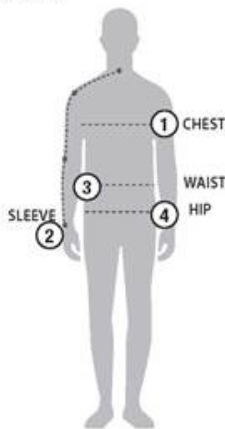

# STORMTECH SIZING CHART

## BASED ON YOUR BODY MEASUREMENTS

### MEN'S SIZING

To select the best size for you, please follow these simple steps:

- ① **Most important measurement:**  
Take your Chest/Bust measurement from just under your arm at the fullest part of the chest
- ② Take your Sleeve length from the back base of the neck across the shoulder and around the elbow to your wrist
- ③ Take your Waist measurement at the narrowest point around your natural waistline.
- ④ Take your Hip measurement at the fullest part of your body below the waist

### YOUTH'S SIZING CHART – YOUR BODY MEASUREMENTS

SIZE	XS	S	M	L	XL
<b>Age</b>	5 – 6	7 – 8	9 – 10	11 – 12	13 – 14
<b>Chest</b> ①	23"-25" [58-63.5cm]	25"-28" [63.5-71cm]	28"-31" [71-79cm]	31"-34" [79-86.5cm]	34"-37" [86.5-94cm]
<b>Sleeve Length</b> ②	22"-24" [56-61cm]	24"-26" [61-66cm]	26"-28" [66-71cm]	28"-30" [71-76cm]	30"-32" [76-81cm]
<b>Waist</b> ③	19"-21" [48-53cm]	21"-24" [53-61cm]	24"-27" [61-68.5cm]	27"-30" [68.5-76cm]	30"-33" [76-84cm]
<b>Hip</b> ④	23"-25" [58-63.5cm]	25"-28" [63.5-71cm]	28"-31" [71-79cm]	31"-34" [79-86.5cm]	34"-37" [86.5-94cm]