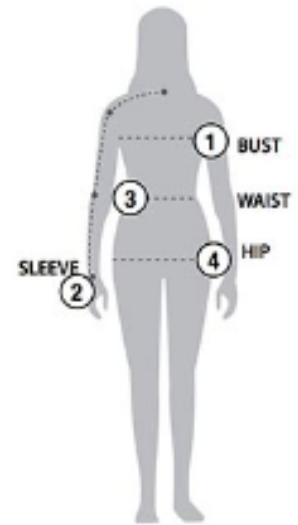

STORMTECH SIZING CHART

BASED ON YOUR BODY MEASUREMENTS

MEN'S SIZING

To select the best size for you, please follow these simple steps:

- ① **Most important measurement:**
Take your Chest/Bust measurement from just under your arm at the fullest part of the chest
- ② Take your Sleeve length from the back base of the neck across the shoulder and around the elbow to your wrist
- ③ Take your Waist measurement at the narrowest point around your natural waistline.
- ④ Take your Hip measurement at the fullest part of your body below the waist

WOMEN'S SIZING

SV-1 | MEN'S PULSE SOFTSHELL VEST

MEN'S SIZING CHART – YOUR BODY MEASUREMENTS

SIZE	XS	S	M	L	XL	2XL	3XL	4XL	5XL
Chest ①	N/A	35"-38" [89-96.5cm]	38"-41" [96.5-104cm]	41"-44" [104-112cm]	44"-47" [112-119cm]	47"-50" [119-127cm]	50"-53" [127-134.5cm]	53"-56" [134.5-142cm]	56"-59" [142-150cm]
Sleeve Length ②	N/A	33"-34" [84-86.5cm]	34"-35" [86.5-89cm]	35"-36" [89-91.5cm]	36"-37" [91.5-94cm]	37"-38" [94-96.5cm]	38"-38.5" [96.5-97.75cm]	38.5"-39" [97.75cm-99cm]	39"-39.5" [99-100.25cm]
Waist ③	N/A	29"-32" [73.5-81cm]	32"-35" [81-89cm]	35"-38" [89-96.5cm]	38"-41" [96.5-104cm]	41"-44" [104-112cm]	44"-47" [112-119cm]	47"-50" [119-127cm]	50"-53" [127-134.5cm]
Hip ④	N/A	34"-37" [86-94cm]	37"-40" [94-101.5cm]	40"-43" [101.5-109cm]	43"-46" [109-117cm]	46"-49" [117-124.5cm]	49"-52" [124.5-132cm]	52"-55" [132-140cm]	55"-58" [140-147cm]