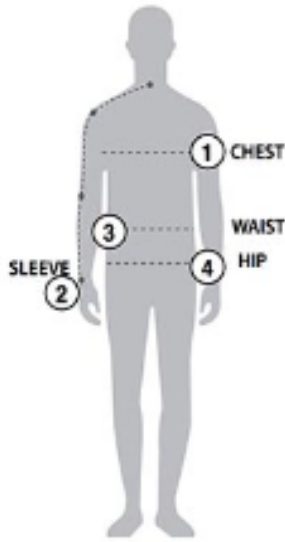

STORMTECH SIZING CHART

BASED ON YOUR BODY MEASUREMENTS

MEN'S SIZING

To select the best size for you, please follow these simple steps:

- ① **Most important measurement:**
Take your Chest/Bust measurement from just under your arm at the fullest part of the chest
- ② Take your Sleeve length from the back base of the neck across the shoulder and around the elbow to your wrist
- ③ Take your Waist measurement at the narrowest point around your natural waistline.
- ④ Take your Hip measurement at the fullest part of your body below the waist

WOMEN'S SIZING

SV-1 | MEN'S PULSE SOFTSHELL VEST

MEN'S SIZING CHART – YOUR BODY MEASUREMENTS

SIZE	XS	S	M	L	XL	2XL	3XL	4XL	5XL
Chest ①	N/A	35"-38" [89-96.5cm]	38"-41" [96.5-104cm]	41"-44" [104-112cm]	44"-47" [112-119cm]	47"-50" [119-127cm]	50"-53" [127-134.5cm]	53"-56" [134.5-142cm]	56"-59" [142-150cm]
Sleeve Length ②	N/A	33"-34" [84-86.5cm]	34"-35" [86.5-89cm]	35"-36" [89-91.5cm]	36"-37" [91.5-94cm]	37"-38" [94-96.5cm]	38"-38.5" [96.5-97.75cm]	38.5"-39" [97.75cm-99cm]	39"-39.5" [99-100.25cm]
Waist ③	N/A	29"-32" [73.5-81cm]	32"-35" [81-89cm]	35"-38" [89-96.5cm]	38"-41" [96.5-104cm]	41"-44" [104-112cm]	44"-47" [112-119cm]	47"-50" [119-127cm]	50"-53" [127-134.5cm]
Hip ④	N/A	34"-37" [86-94cm]	37"-40" [94-101.5cm]	40"-43" [101.5-109cm]	43"-46" [109-117cm]	46"-49" [117-124.5cm]	49"-52" [124.5-132cm]	52"-55" [132-140cm]	55"-58" [140-147cm]